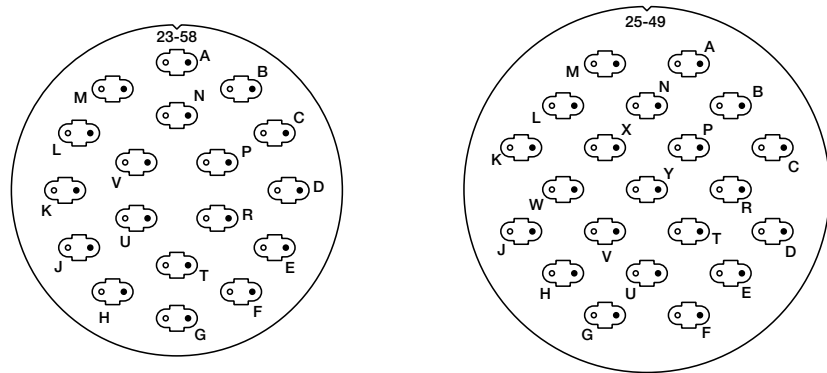

OCS (Oval Contact System) Connectors

Insert Arrangements - Front face of pins illustrated

Insert Arrangement	9-51	11-52	13-53*	15-54	15-59*
Number of Contacts	1	2	4	6	5 OCS, 4 22D

Insert Arrangement	17-65	19-86*	21-57*
Number of Contacts	8	10	14

Insert Arrangement	23-58*	25-49*
Number of Contacts	18	21

* Indicates Insert currently tooled
 • Designates pin 1 location within the OCS contact assembly